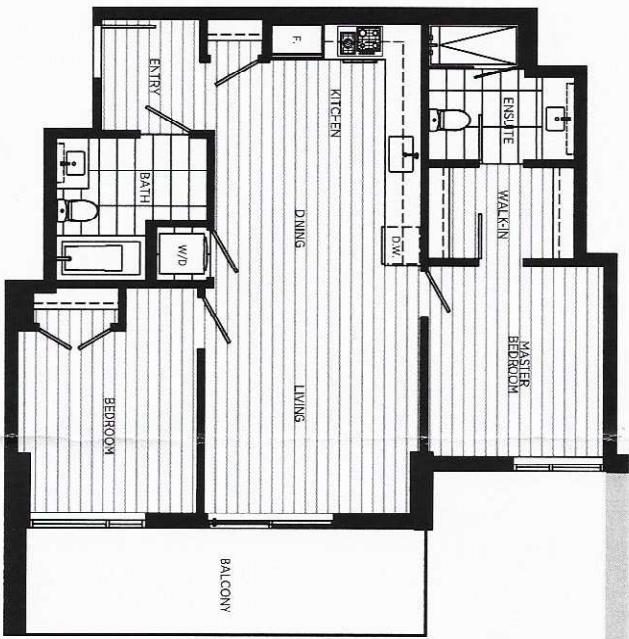

SUITE A
2 BED + 2 BATH (Adaptable)
AREA 854 SF · OUTDOOR 133-136 SF

#304 - \$ 829,900

NOTES

Series of horizontal lines provided for notes.

Dimensions, sizes, specifications, layouts and materials are approximate only and subject to change without notice. E.A.C.E.