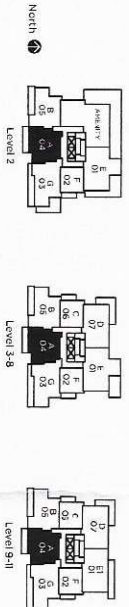

SUITE A
2 BED + 2 BATH (Adaptable)
AREA 854 SF · OUTDOOR 133-136 SF

#304 - \$ 829,900

NOTES

Series of horizontal lines provided for notes.

Dimensions, sizes, specifications, layouts and materials are approximate only and subject to change without notice. E.A.C.E.