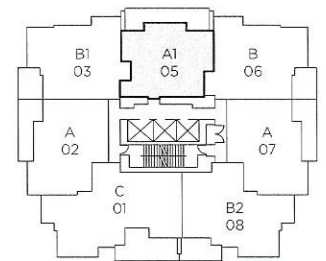

VITTORIO

PLAN A

2 BEDROOM, 2 BATHROOM
APPROX 784 SQ FT

LEVELS 4 TO 37  N

The developer reserves the right to make modifications or substitutions should they be necessary.
Any measurements provided are approximate only. The quality residences at Vittorio are built by Polygon Vittorio Tower Ltd.
This is currently not an offering for sale. Any such offering can only be made by way of a disclosure statement. E. & O.E. 07/06/17

VITTORIO

PLAN A1

2 BEDROOM, 2 BATHROOM
APPROX 728 SQ FT

LEVELS 4 TO 37  N

The developer reserves the right to make modifications or substitutions should they be necessary.
Any measurements provided are approximate only. The quality residences at Vittorio are built by Polygon Vittorio Tower Ltd.
This is currently not an offering for sale. Any such offering can only be made by way of a disclosure statement. E. & O.E. 07/06/17

VITTORIO

PLAN B

2 BEDROOM, 2 BATHROOM
APPROX 820 - 845 SQ FT

LEVELS 4 TO 37 N

The developer reserves the right to make modifications or substitutions should they be necessary.
Any measurements provided are approximate only. The quality residences at Vittorio are built by Polygon Vittorio Tower Ltd.
This is currently not an offering for sale. Any such offering can only be made by way of a disclosure statement. E. & O.E. 07/06/17