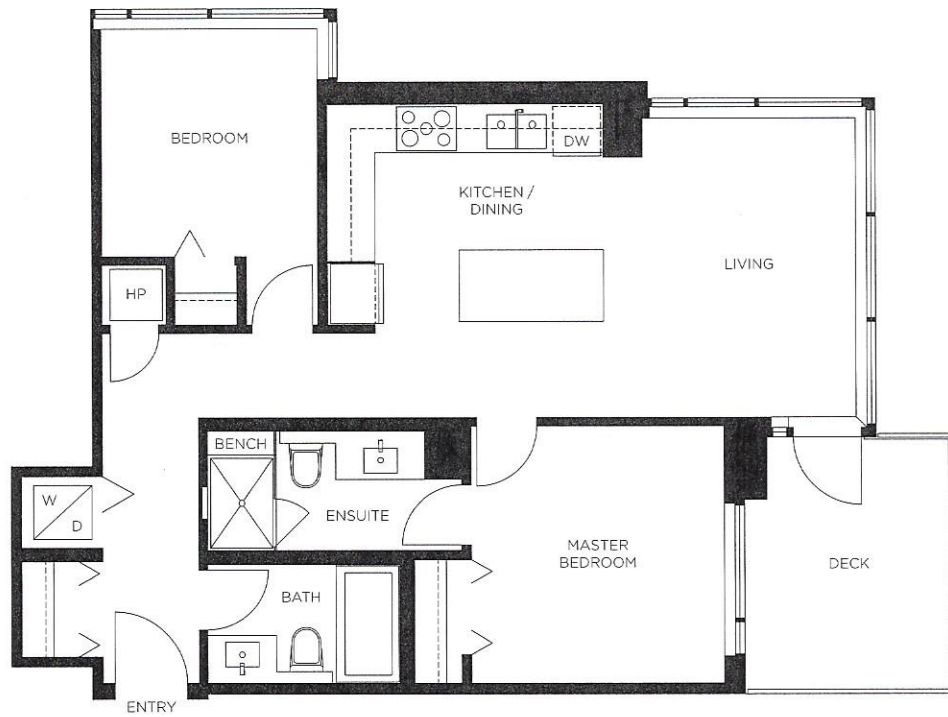

VITTORIO

PLAN A

2 BEDROOM, 2 BATHROOM
APPROX 784 SQ FT

LEVELS 4 TO 37  N

The developer reserves the right to make modifications or substitutions should they be necessary.
Any measurements provided are approximate only. The quality residences at Vittorio are built by Polygon Vittorio Tower Ltd.
This is currently not an offering for sale. Any such offering can only be made by way of a disclosure statement. E. & O.E. 07/06/17

VITTORIO

PLAN A1

2 BEDROOM, 2 BATHROOM
APPROX 728 SQ FT

LEVELS 4 TO 37  N

The developer reserves the right to make modifications or substitutions should they be necessary.
Any measurements provided are approximate only. The quality residences at Vittorio are built by Polygon Vittorio Tower Ltd.
This is currently not an offering for sale. Any such offering can only be made by way of a disclosure statement. E. & O.E. 07/06/17

VITTORIO

PLAN B

2 BEDROOM, 2 BATHROOM
APPROX 820 - 845 SQ FT

LEVELS 4 TO 37 N

The developer reserves the right to make modifications or substitutions should they be necessary.
Any measurements provided are approximate only. The quality residences at Vittorio are built by Polygon Vittorio Tower Ltd.
This is currently not an offering for sale. Any such offering can only be made by way of a disclosure statement. E. & O.E. 07/06/17

VITTORIO

PLAN B1

2 BEDROOM, 2 BATHROOM
APPROX 814 SQ FT

LEVELS 4 TO 37 

The developer reserves the right to make modifications or substitutions should they be necessary.
Any measurements provided are approximate only. The quality residences at Vittorio are built by Polygon Vittorio Tower Ltd.
This is currently not an offering for sale. Any such offering can only be made by way of a disclosure statement. E. & O.E. 07/06/17