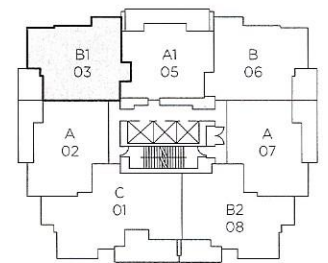

VITTORIO

PLAN A1

2 BEDROOM, 2 BATHROOM
APPROX 728 SQ FT

LEVELS 4 TO 37  N

The developer reserves the right to make modifications or substitutions should they be necessary.
Any measurements provided are approximate only. The quality residences at Vittorio are built by Polygon Vittorio Tower Ltd.
This is currently not an offering for sale. Any such offering can only be made by way of a disclosure statement. E. & O.E. 07/06/17

VITTORIO

PLAN B

2 BEDROOM, 2 BATHROOM
APPROX 820 - 845 SQ FT

LEVELS 4 TO 37 N

The developer reserves the right to make modifications or substitutions should they be necessary.
Any measurements provided are approximate only. The quality residences at Vittorio are built by Polygon Vittorio Tower Ltd.
This is currently not an offering for sale. Any such offering can only be made by way of a disclosure statement. E. & O.E. 07/06/17

VITTORIO

PLAN B1

2 BEDROOM, 2 BATHROOM
APPROX 814 SQ FT

LEVELS 4 TO 37 

The developer reserves the right to make modifications or substitutions should they be necessary.
Any measurements provided are approximate only. The quality residences at Vittorio are built by Polygon Vittorio Tower Ltd.
This is currently not an offering for sale. Any such offering can only be made by way of a disclosure statement. E. & O.E. 07/06/17