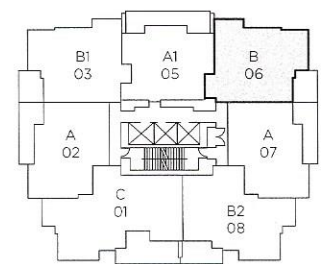

VITTORIO

PLAN A1

2 BEDROOM, 2 BATHROOM
APPROX 728 SQ FT

LEVELS 4 TO 37  N

The developer reserves the right to make modifications or substitutions should they be necessary.
Any measurements provided are approximate only. The quality residences at Vittorio are built by Polygon Vittorio Tower Ltd.
This is currently not an offering for sale. Any such offering can only be made by way of a disclosure statement. E. & O.E. 07/06/17

VITTORIO

PLAN B

2 BEDROOM, 2 BATHROOM
APPROX 820 - 845 SQ FT

LEVELS 4 TO 37 N

The developer reserves the right to make modifications or substitutions should they be necessary.
Any measurements provided are approximate only. The quality residences at Vittorio are built by Polygon Vittorio Tower Ltd.
This is currently not an offering for sale. Any such offering can only be made by way of a disclosure statement. E. & O.E. 07/06/17

VITTORIO

PLAN B1

2 BEDROOM, 2 BATHROOM
APPROX 814 SQ FT

LEVELS 4 TO 37 

The developer reserves the right to make modifications or substitutions should they be necessary.
Any measurements provided are approximate only. The quality residences at Vittorio are built by Polygon Vittorio Tower Ltd.
This is currently not an offering for sale. Any such offering can only be made by way of a disclosure statement. E. & O.E. 07/06/17