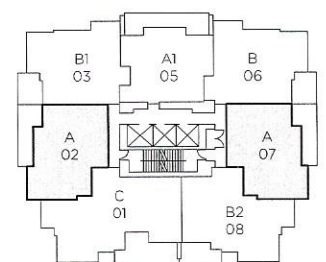

VITTORIO

PLAN A

2 BEDROOM, 2 BATHROOM
APPROX 784 SQ FT

LEVELS 4 TO 37  N

The developer reserves the right to make modifications or substitutions should they be necessary.
Any measurements provided are approximate only. The quality residences at Vittorio are built by Polygon Vittorio Tower Ltd.
This is currently not an offering for sale. Any such offering can only be made by way of a disclosure statement. E. & O.E. 07/06/17

VITTORIO

PLAN A1

2 BEDROOM, 2 BATHROOM
APPROX 728 SQ FT

LEVELS 4 TO 37  N

The developer reserves the right to make modifications or substitutions should they be necessary.
Any measurements provided are approximate only. The quality residences at Vittorio are built by Polygon Vittorio Tower Ltd.
This is currently not an offering for sale. Any such offering can only be made by way of a disclosure statement. E. & O.E. 07/06/17

VITTORIO

PLAN B

2 BEDROOM, 2 BATHROOM
APPROX 820 - 845 SQ FT

LEVELS 4 TO 37 N

The developer reserves the right to make modifications or substitutions should they be necessary.
Any measurements provided are approximate only. The quality residences at Vittorio are built by Polygon Vittorio Tower Ltd.
This is currently not an offering for sale. Any such offering can only be made by way of a disclosure statement. E. & O.E. 07/06/17