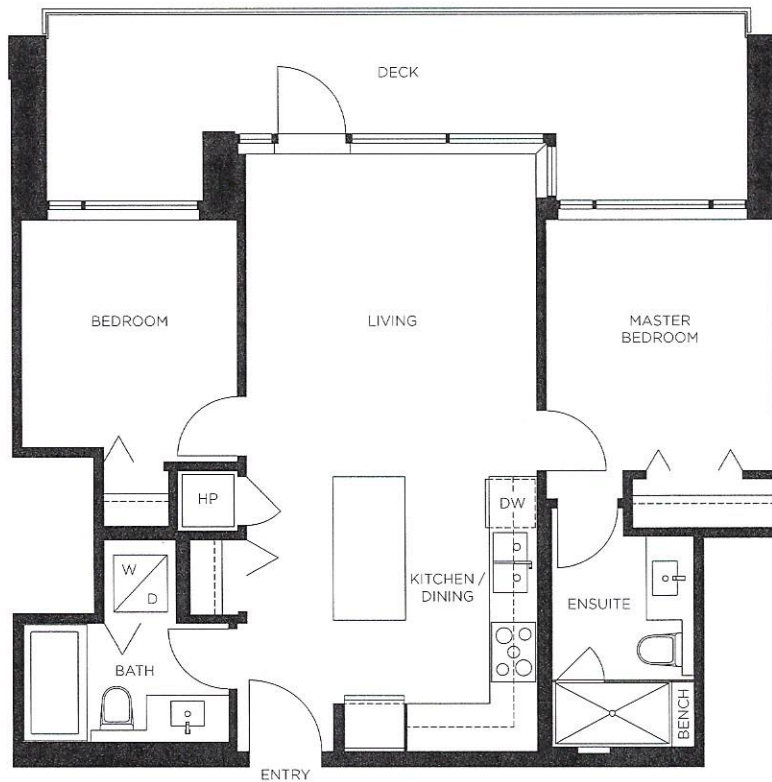

VITTORIO

PLAN A

2 BEDROOM, 2 BATHROOM
APPROX 784 SQ FT

LEVELS 4 TO 37  N

The developer reserves the right to make modifications or substitutions should they be necessary.
Any measurements provided are approximate only. The quality residences at Vittorio are built by Polygon Vittorio Tower Ltd.
This is currently not an offering for sale. Any such offering can only be made by way of a disclosure statement. E. & O.E. 07/06/17

VITTORIO

PLAN A1

2 BEDROOM, 2 BATHROOM
APPROX 728 SQ FT

LEVELS 4 TO 37  N

The developer reserves the right to make modifications or substitutions should they be necessary.
Any measurements provided are approximate only. The quality residences at Vittorio are built by Polygon Vittorio Tower Ltd.
This is currently not an offering for sale. Any such offering can only be made by way of a disclosure statement. E. & O.E. 07/06/17

VITTORIO

PLAN B

2 BEDROOM, 2 BATHROOM
APPROX 820 - 845 SQ FT

LEVELS 4 TO 37 N

The developer reserves the right to make modifications or substitutions should they be necessary.
Any measurements provided are approximate only. The quality residences at Vittorio are built by Polygon Vittorio Tower Ltd.
This is currently not an offering for sale. Any such offering can only be made by way of a disclosure statement. E. & O.E. 07/06/17

VITTORIO

PLAN B1

2 BEDROOM, 2 BATHROOM
APPROX 814 SQ FT

LEVELS 4 TO 37 

The developer reserves the right to make modifications or substitutions should they be necessary.
Any measurements provided are approximate only. The quality residences at Vittorio are built by Polygon Vittorio Tower Ltd.
This is currently not an offering for sale. Any such offering can only be made by way of a disclosure statement. E. & O.E. 07/06/17