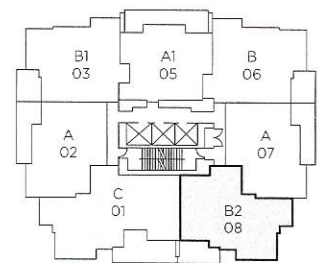

VITTORIO

PLAN B

2 BEDROOM, 2 BATHROOM
APPROX 820 - 845 SQ FT

LEVELS 4 TO 37 N

The developer reserves the right to make modifications or substitutions should they be necessary.
Any measurements provided are approximate only. The quality residences at Vittorio are built by Polygon Vittorio Tower Ltd.
This is currently not an offering for sale. Any such offering can only be made by way of a disclosure statement. E. & O.E. 07/06/17

VITTORIO

PLAN B1

2 BEDROOM, 2 BATHROOM
APPROX 814 SQ FT

LEVELS 4 TO 37 

The developer reserves the right to make modifications or substitutions should they be necessary.
Any measurements provided are approximate only. The quality residences at Vittorio are built by Polygon Vittorio Tower Ltd.
This is currently not an offering for sale. Any such offering can only be made by way of a disclosure statement. E. & O.E. 07/06/17

VITTORIO

PLAN B2

2 BEDROOM, 2 BATHROOM
APPROX 874-881 SQ FT

LEVELS 3 TO 37 

The developer reserves the right to make modifications or substitutions should they be necessary.
Any measurements provided are approximate only. The quality residences at Vittorio are built by Polygon Vittorio Tower Ltd.
This is currently not an offering for sale. Any such offering can only be made by way of a disclosure statement. E. & O.E. 07/06/17