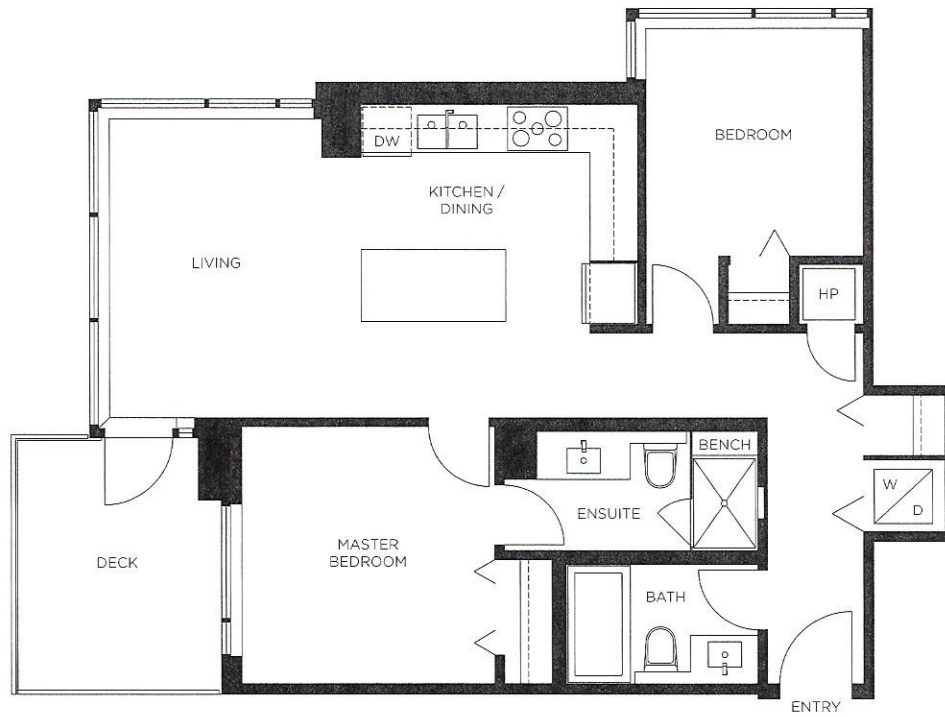

VITTORIO

PLAN A1

2 BEDROOM, 2 BATHROOM
APPROX 728 SQ FT

LEVELS 4 TO 37  N

The developer reserves the right to make modifications or substitutions should they be necessary.
Any measurements provided are approximate only. The quality residences at Vittorio are built by Polygon Vittorio Tower Ltd.
This is currently not an offering for sale. Any such offering can only be made by way of a disclosure statement. E. & O.E. 07/06/17

VITTORIO

PLAN B

2 BEDROOM, 2 BATHROOM
APPROX 820 - 845 SQ FT

LEVELS 4 TO 37 N

The developer reserves the right to make modifications or substitutions should they be necessary.
Any measurements provided are approximate only. The quality residences at Vittorio are built by Polygon Vittorio Tower Ltd.
This is currently not an offering for sale. Any such offering can only be made by way of a disclosure statement. E. & O.E. 07/06/17

VITTORIO

PLAN B1

2 BEDROOM, 2 BATHROOM
APPROX 814 SQ FT

LEVELS 4 TO 37 

The developer reserves the right to make modifications or substitutions should they be necessary.
Any measurements provided are approximate only. The quality residences at Vittorio are built by Polygon Vittorio Tower Ltd.
This is currently not an offering for sale. Any such offering can only be made by way of a disclosure statement. E. & O.E. 07/06/17

VITTORIO

PLAN B2

2 BEDROOM, 2 BATHROOM
APPROX 874-881 SQ FT

LEVELS 3 TO 37 

The developer reserves the right to make modifications or substitutions should they be necessary.
Any measurements provided are approximate only. The quality residences at Vittorio are built by Polygon Vittorio Tower Ltd.
This is currently not an offering for sale. Any such offering can only be made by way of a disclosure statement. E. & O.E. 07/06/17