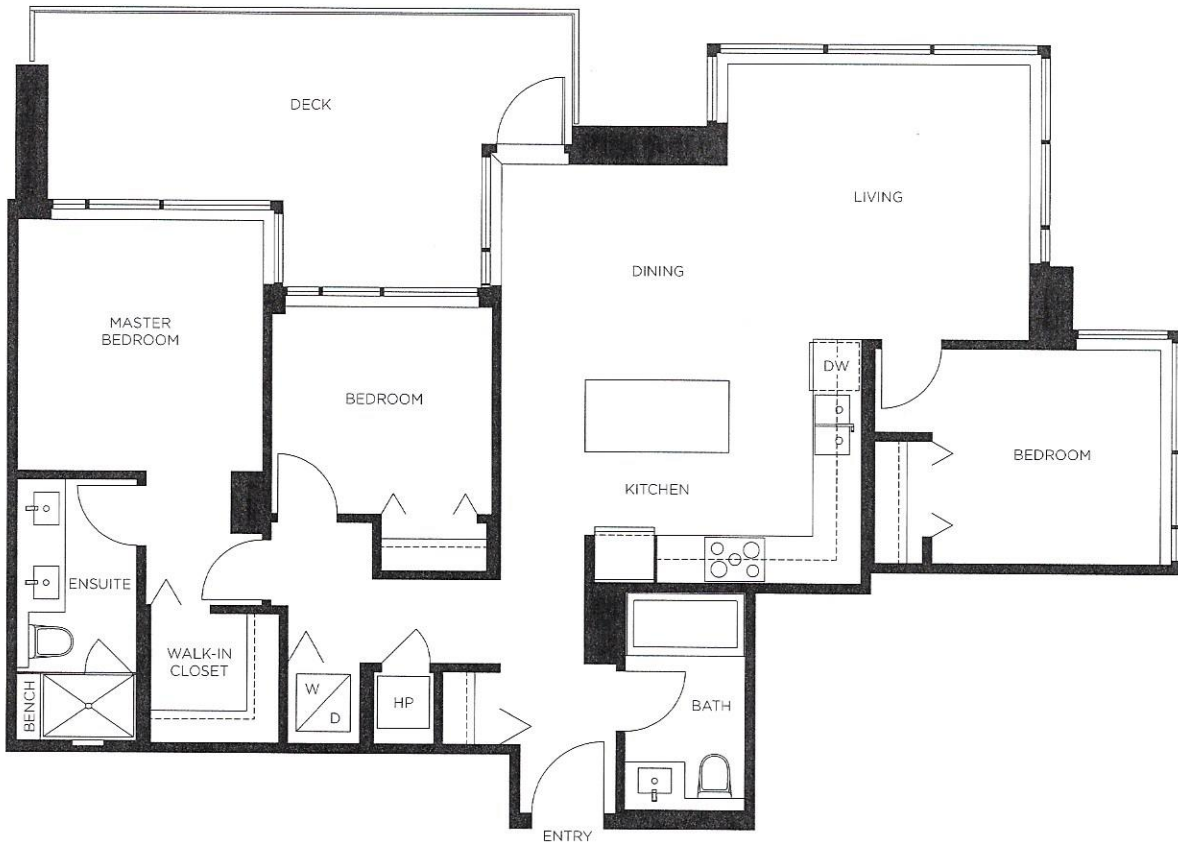

## PLAN C

3 BEDROOM, 2 BATHROOM  
 APPROX 1,057 - 1,066 SQ FT

LEVELS 4 TO 37 

The developer reserves the right to make modifications or substitutions should they be necessary.  
 Any measurements provided are approximate only. The quality residences at Vittorio are built by Polygon Vittorio Tower Ltd.  
 This is currently not an offering for sale. Any such offering can only be made by way of a disclosure statement. E. & O.E. 07/06/17